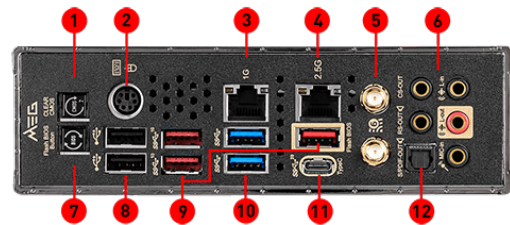

FEATURE

Mystic Light RGB LED

Personalize your PC with 16.8 million colors / 29 effects, controlled in one click!

Extreme Power Design

ISL digital PWM, 16+1 phases with 90A SPS and dual CPU power connectors to unleash your true power.

2.5G LAN

Onboard 2.5G LAN with LAN manager, delivering the best online gaming experience.

WIFI 6

The latest wireless solution supports MU-MIMO and BSS color technology, delivering speeds up to 2400Mbps.

Triple Turbo M.2

Running at PCI-E Gen3 x4 maximizes performance for NVMe based SSDs.

Smart Button

Reset Computer, Safe Boot, Turbo Fan and EZ LED control functions with just one click.

CONNECTIONS

- | | |
|--|-------------------------------------|
| 1. Clear CMOS Button | 7. Flash BIOS Button |
| 2. PS/2 Keyboard / Mouse Port | 8. USB 2.0 Ports |
| 3. 1G LAN | 9. USB 3.2 Gen 2 10Gbps (Type-A) |
| 4. 2.5G LAN | 10. USB 3.2 Gen 1 5Gbps (Type-A) |
| 5. Wi-Fi /Bluetooth Antenna Connectors | 11. USB 3.2 Gen 2x2 20Gbps (Type-C) |
| 6. HD Audio Connectors | 12. Optical S/PDIF-Out |